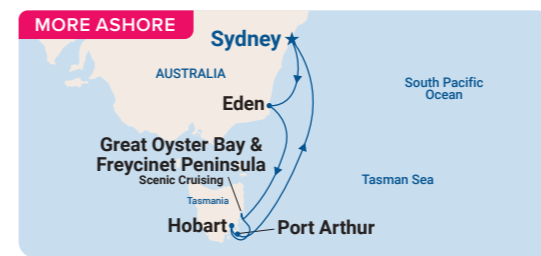

2027
Royal Princess® Jan 4* Mon 12 nights
Grand Princess® Mar 20 Sat 13 nights

2027
Grand Princess® Jun 3 Thu

2027
Royal Princess® Jan 30* Sat 8 nights
Mar 19 Fri 6 nights

2026
Royal Princess® Dec 18* Fri 4 nights
2027
Royal Princess® Mar 25 Thu 3 nights

Interior fares from **$2,949**pp twin share including drinks, Wi-Fi and more*

Interior fares from **$3,169**pp twin share including drinks, Wi-Fi and more*

Interior fares from **$1,399**pp twin share including drinks, Wi-Fi and more*

Interior fares from **$749**pp twin share including drinks, Wi-Fi and more*

*Fares are based on 13-night Grand Princess® 20/3/27 sailing on Princess Plus® fare. Fares for other dates may vary. *Itinerary and ports vary. See princess.com

*Fares are based on Grand Princess® 3/6/27 sailing on Princess Plus® fare.

*Fares are based on 6-night Royal Princess® 19/3/27 sailing on Princess Plus® fare. Fares for other dates may vary. *Itinerary and ports vary. See princess.com

*Fares are based on 3-night Royal Princess® 25/3/27 sailing on Princess Plus® fare. Fares for other dates may vary. *Itinerary varies. See princess.com