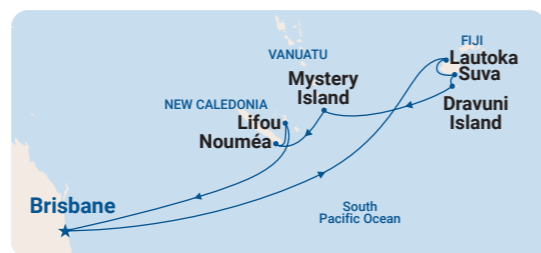

2027
Grand Princess®
Jan 6 Wed

Interior fares from **$3,149**pp twin share including drinks, Wi-Fi and more*

*Fares are based on Grand Princess® 6/1/27 Princess Plus™ fare.

BRISBANE ► AIRLIE BEACH (FOR THE WHITSUNDAYS) ► TOWNSVILLE ► YORKEYS KNOB (FOR CAIRNS) ► PORT DOUGLAS (FOR THE GREAT BARRIER REEF) ► WILLIS ISLAND SCENIC CRUISING ► BRISBANE